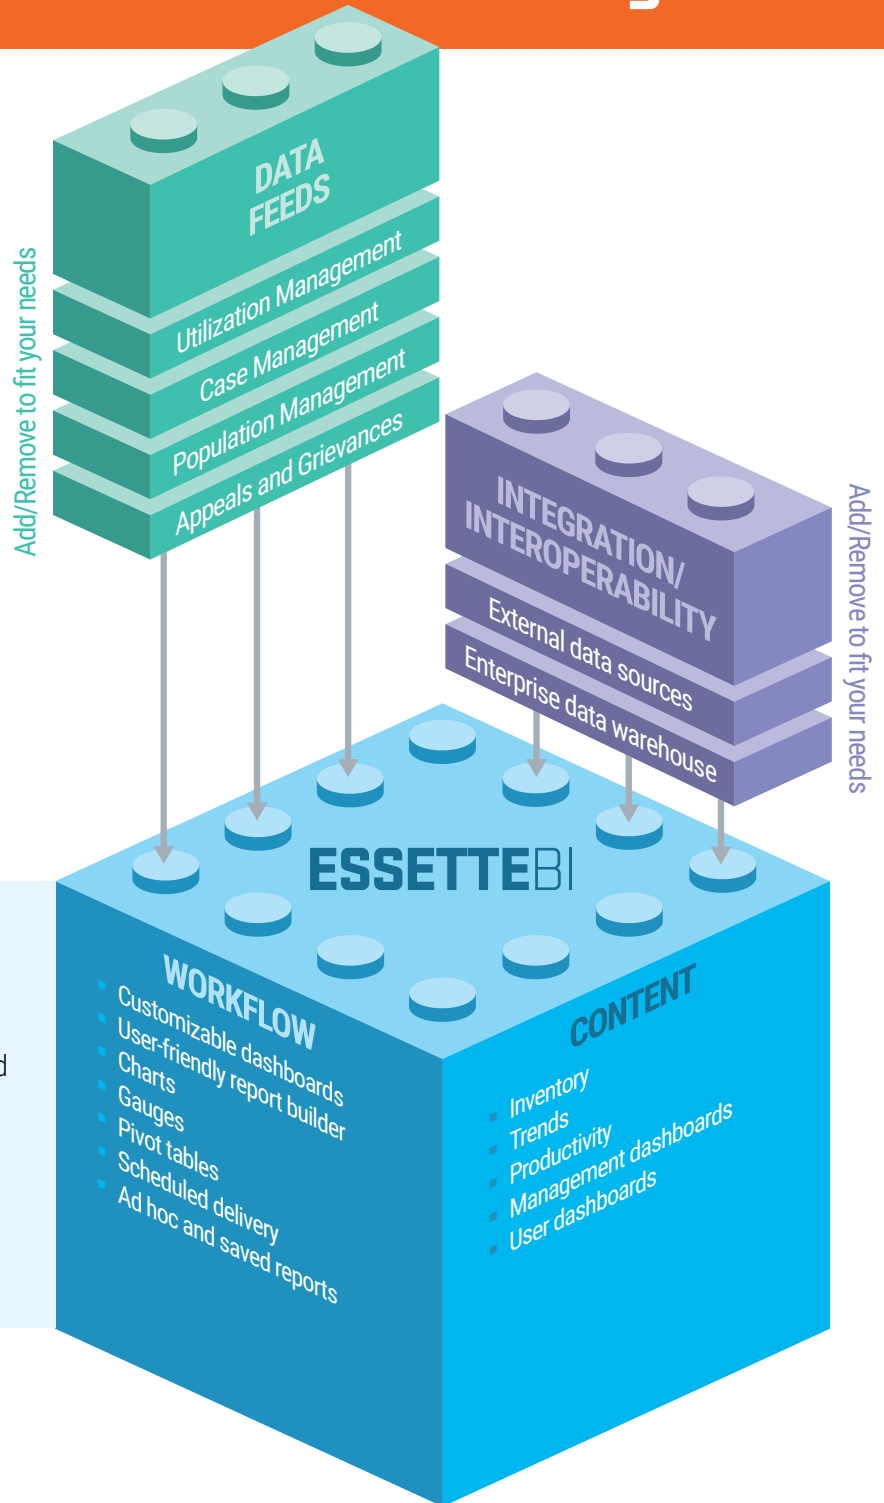

# Essette Business Intelligence

## The Results

- Highly configurable BI tool that doesn't rely on IT to support
- Knowledgeable management and user base